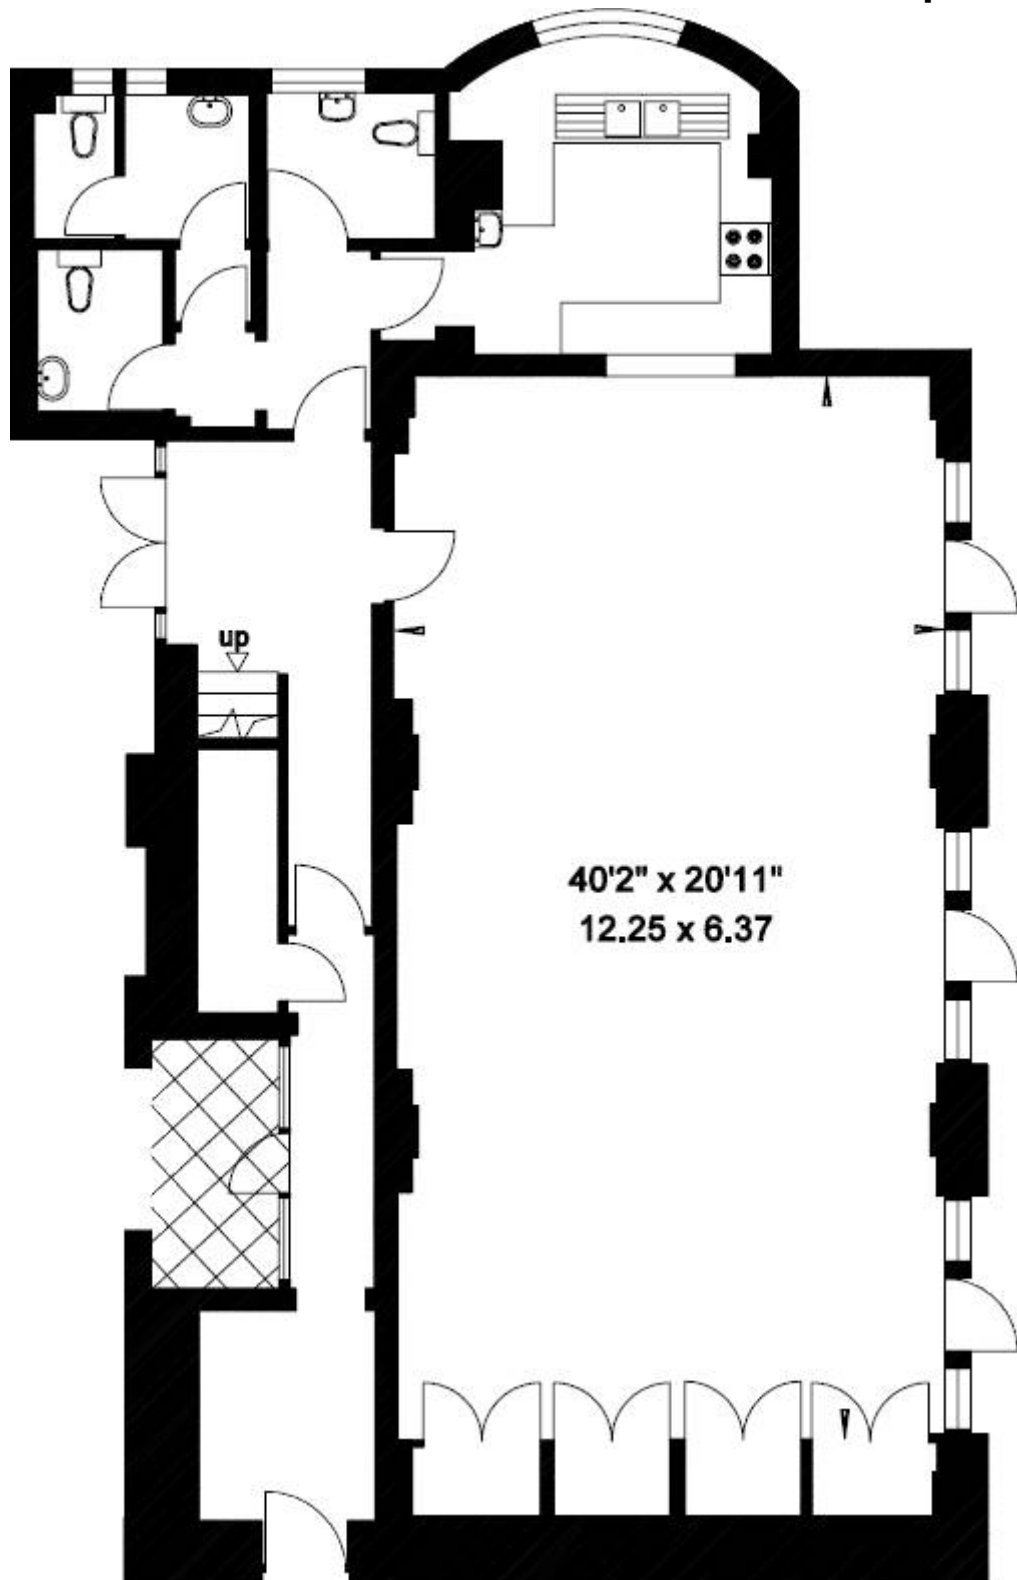

St Mary the Boltons

Hall plan

Chelsea
020 7349 4300
KnightFrank.co.uk